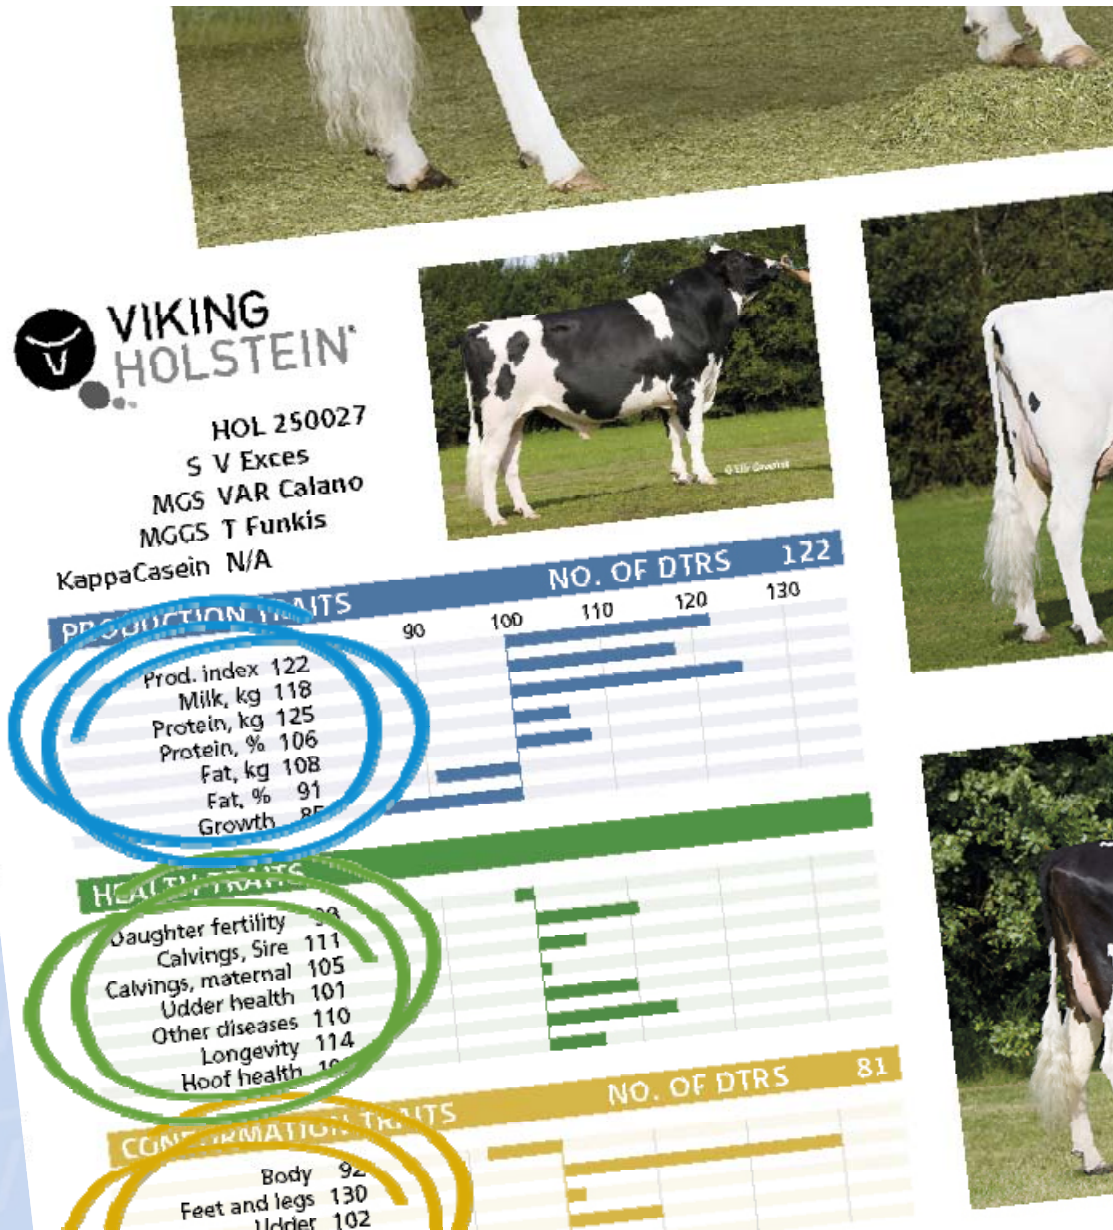

**VIKING**  
**GENETICS<sup>R</sup>**

Top of the  
breeding  
material

**“The  
invisible  
cow”**

**the basic principle  
of breeding**

**Excellent**

**Better**

**Good**

**Average**

**Success  
is no  
coincidence**

**Success is no coincidence**

Nordic Total Merit

**NTM**

12 main traits – all of great economic importance

**NTM = Profit**

breeding  
values for all  
important traits

**he best cows are  
most invisible**

**1 NTM =  
20 €**

**100 cows  
x 10 NTM =  
+ 20,000 €**

quarters  
toft, Denmark

Skara, Sweden

Hollola, Finland

**Our owners:  
30,000  
Dairy & Beef  
farmers**

owners

VIKINGDANMARK