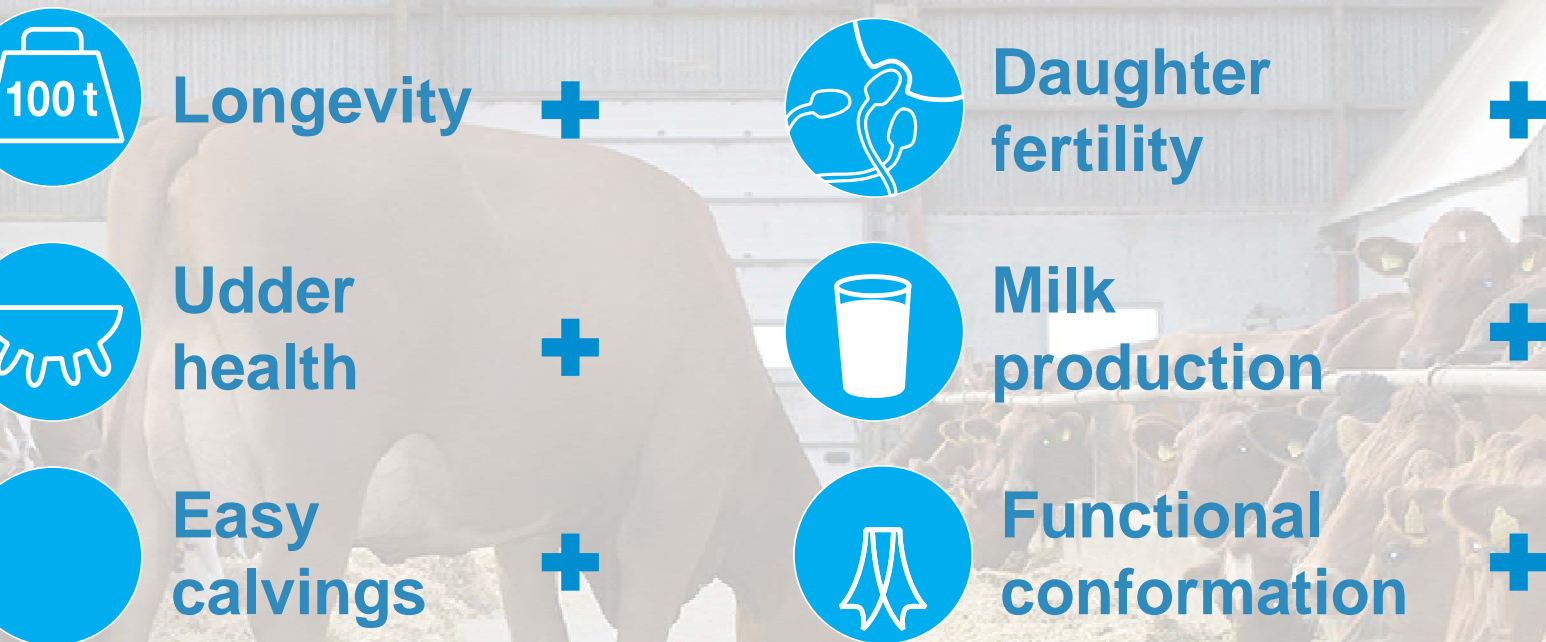

**VIKING**  
**GENETICS<sup>R</sup>**

Top of the  
breeding  
material

**“The  
invisible  
cow”**

**the basic principle  
of breeding**

**Excellent**

**Better**

**Good**

**Average**

**Success  
is no  
coincidence**

**Success is no coincidence**

Nordic Total Merit

**NTM**

12 main traits – all of great economic importance

**NTM = Profit**

breeding  
values for all  
important traits

**he best cows are  
most invisible**